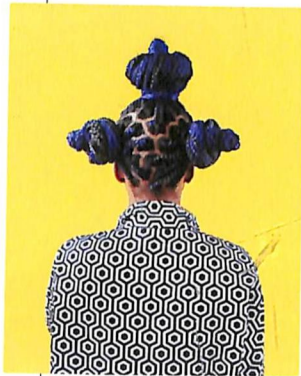

CONTENTS

On the Cover

The Trocadéro fountain offers relief during a record-smashing 2019 heat wave in Paris, France.

PHOTOS: SAMUEL BOIVIN, NURPHOTO VIA GETTY IMAGES

PROOF

10

How Hair Proclaims Culture
Photographs from two eras document Nigerian hairstyles, which carry meaning and history beyond their intricate beauty.
PHOTOGRAPHS BY MEDINA SAGE DUGGER

EXPLORE

17

THE BIG IDEA

'Honoring' Health Care's Bad Actors

A think tank's mocking awards call out waste, greed, and dysfunction in health-care systems.
BY JUDITH GARBER AND SHANNON BROWNLEE

ALSO

- Off With Its Head
- Forestry Shortage

The Priceless Fossils in the Garbage Dump

Newfound bones include precursors of apes—and humans.

BY JENNIFER PINKOWSKI
PHOTOGRAPHS BY PAOLO VERZONE
..... P. 112

ABOVE: Conservator Xènia Aymerich looks at the partial skull of an extinct false saber-toothed cat, one of a trove of important fossils uncovered during expansion of a Barcelona landfill.